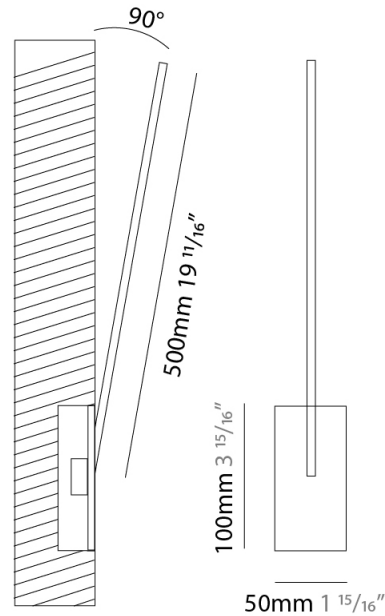

GENERAL

Series: Spillo
 Subseries: Spillo 1 Rod
 Brand: Icone
 Division: Design
 Mounting Type: Recessed
 Mounting Location: Wall
 Subcategory: Ambient

PHYSICAL

Shape: Rectangle
 Width (mm): 50
 Width (in): 1 15/16
 Height (mm): 500
 Height (in): 19 11/16
 Light Distribution: Adjustable
 Fixture Finish: WHI / BLK / CHR / BGD
 Fixture Material: Brass

LED

Color Temperature (°K): 2700 / 3000
 Nominal Lumen (lm): 550
 CRI: >90 CRI
 Lamp Life (hrs): 50000

OPTICAL

Adjustability: Tilt 120°

RATINGS AND CERTIFICATIONS

Certified By: Certified for North American Standards
 IP rating: IP20

GENERAL

Series: Spillo
 Subseries: Spillo 1 Rod
 Brand: Icone
 Division: Design
 Mounting Type: Recessed
 Mounting Location: Wall
 Subcategory: Ambient

PHYSICAL

Shape: Rectangle
 Width (mm): 50
 Width (in): 1 ¹⁵/₁₆
 Height (mm): 500
 Height (in): 19 ¹¹/₁₆
 Light Distribution: Adjustable
 Fixture Finish: WHI / BLK / CHR / BGD
 Fixture Material: Brass